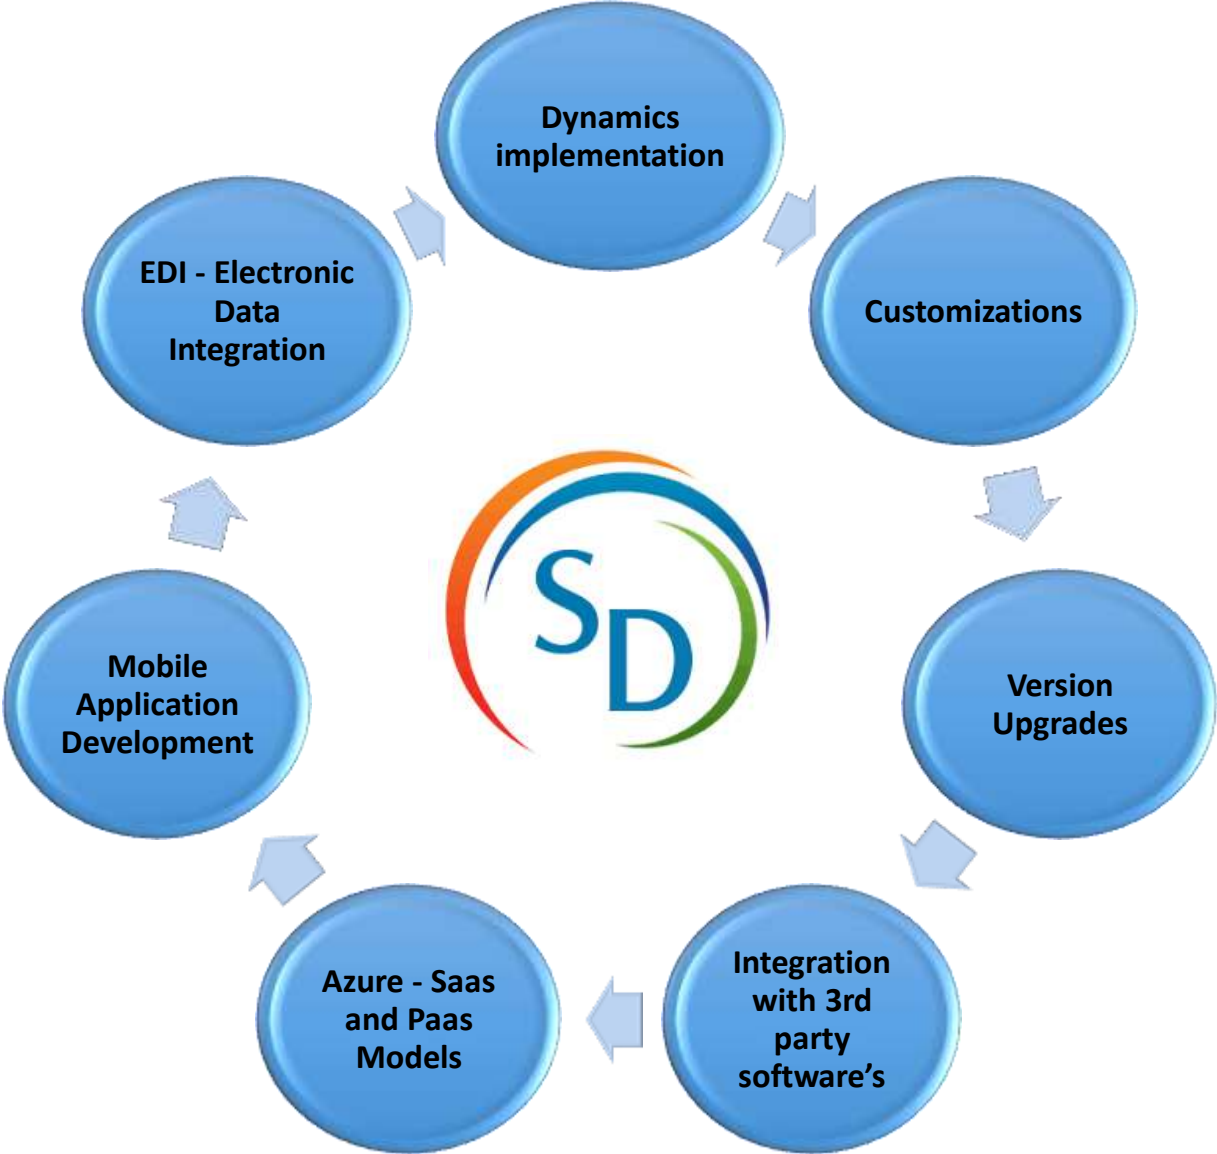

Services We Offer