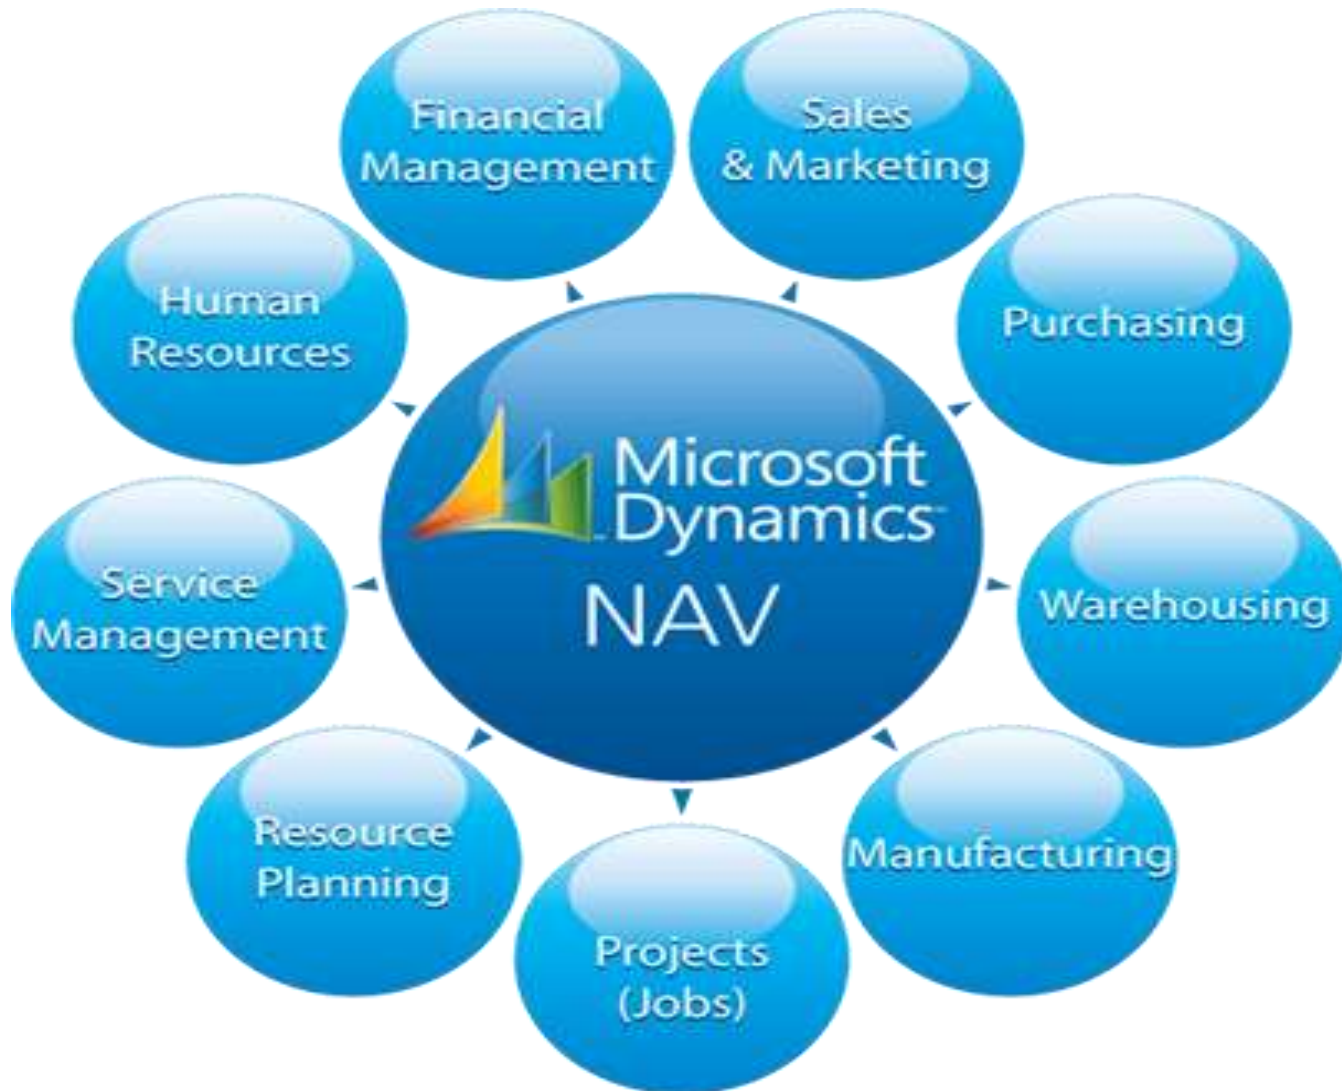

# SAN Dynamics at a glance

- SAN Dynamics is an authorized partner of Microsoft & provides services to our customers through varied platforms across the Globe.
- SAN Dynamics provides consultancy to its customers through varied channels and platforms.
- Comprising of skilled and dynamic professionals, SAN Dynamics have helped customers reach their ERP requirements using Microsoft Technologies.
- Team consisting of one of the finest developers available in the market having collective experience of more than 100 implementations in the domains like manufacturing, retail, logistics, service etc.
- SAN Dynamics helps you to take your business to the NEXT HIGHER LEVEL.
- Having presence in USA, Australia and India.

***SAN Dynamics Partner for All Your Software Solutions***

# Microsoft Dynamics NAV

MS Dynamics NAV frees you up from the worries of your IT Systems and affords you the freedom to stay focused on your business needs.

# Microsoft Azure

Microsoft Azure is an ever-expanding set of cloud services to help your organisation meet your business challenges. It is the freedom to build, manage and deploy applications on a massive, global network using your favorite tools and frameworks.