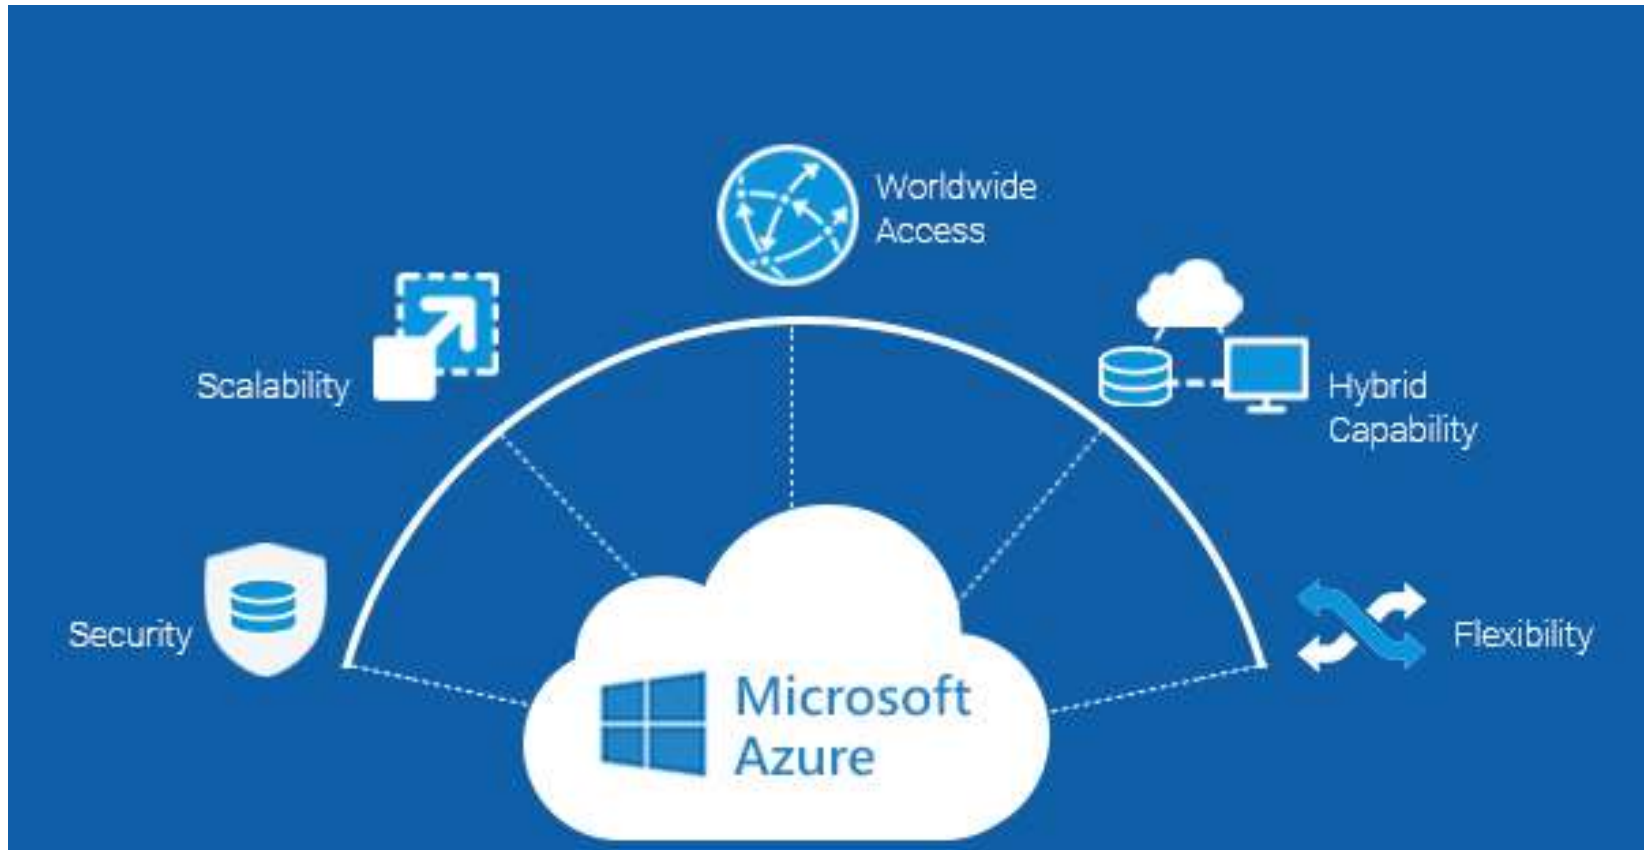

# Microsoft Dynamics 365 - a combined - ERP and CRM

Dynamics 365 is both ERP and CRM – using a ‘common data model’. It helps manage specific business functions, including: Financials, Field Service, Sales, Operations, Marketing, Project Service Automation and Customer Service.

# Microsoft Azure

Microsoft Azure is an ever-expanding set of cloud services to help your organisation meet your business challenges. It is the freedom to build, manage and deploy applications on a massive, global network using your favorite tools and frameworks.