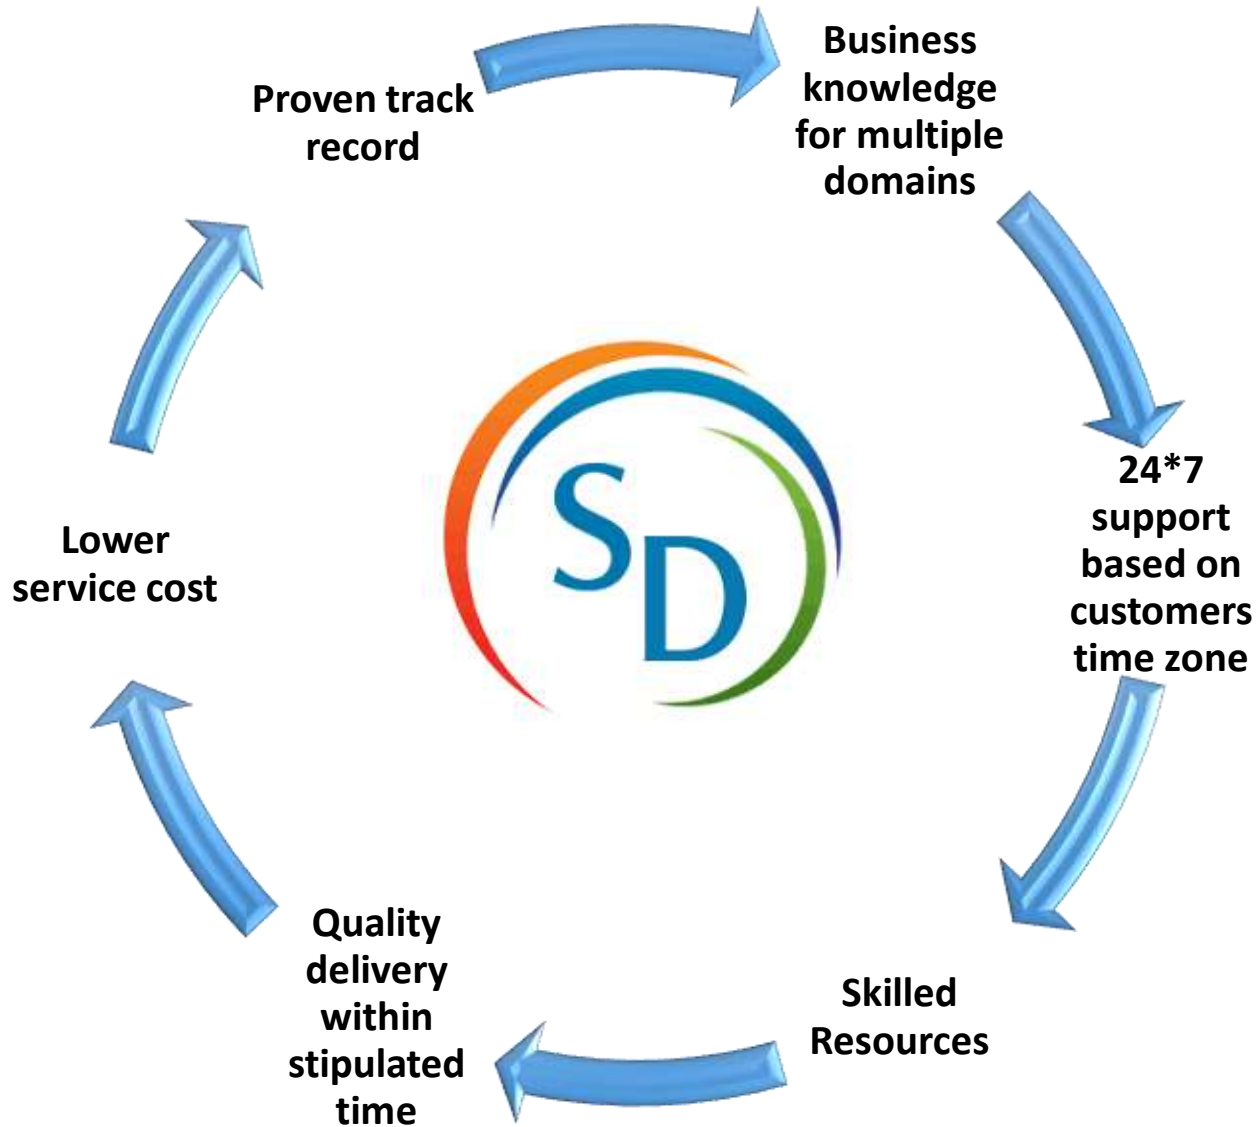

WHY SAN Dynamics ?